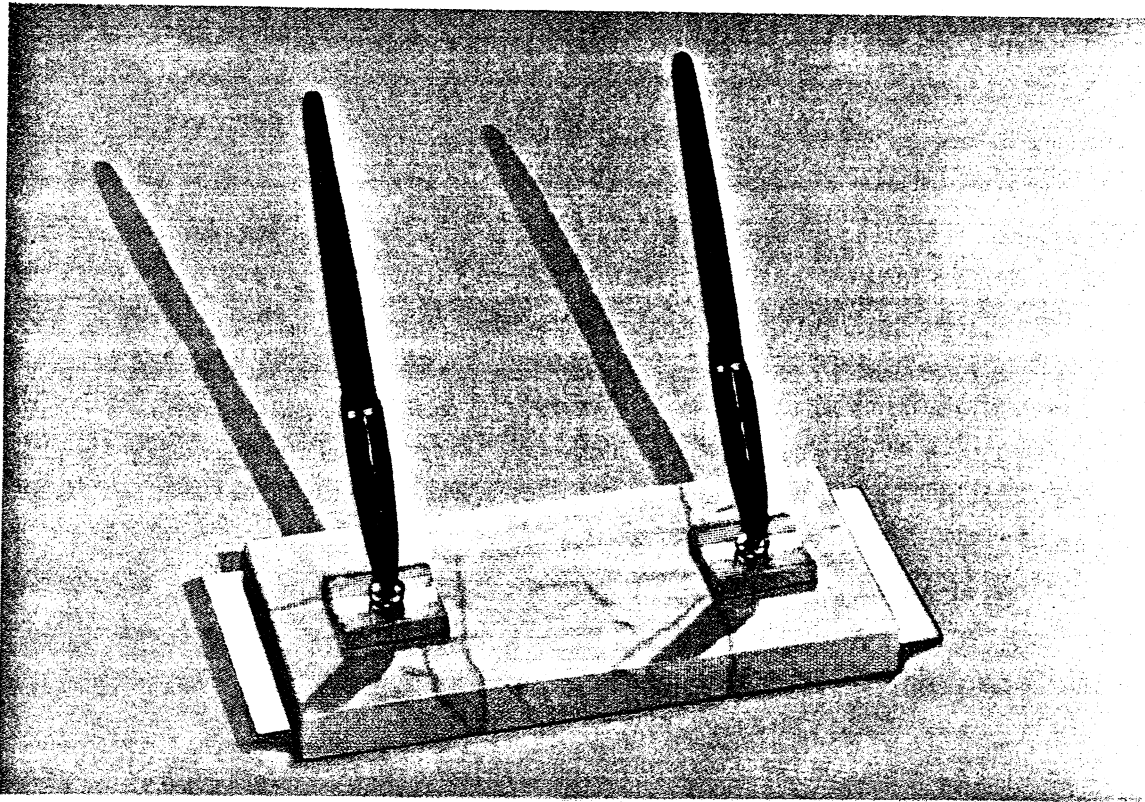

Parker "51" MAGNETIX Desk Sets

MODEL NO. 90-222

Pedrara Onyx base. Gold colored side pieces. Two black "51" pens and holders, 4 x 9 $\frac{3}{4}$ " $40.00
No. 90-223: same base with maroon pens and holders.